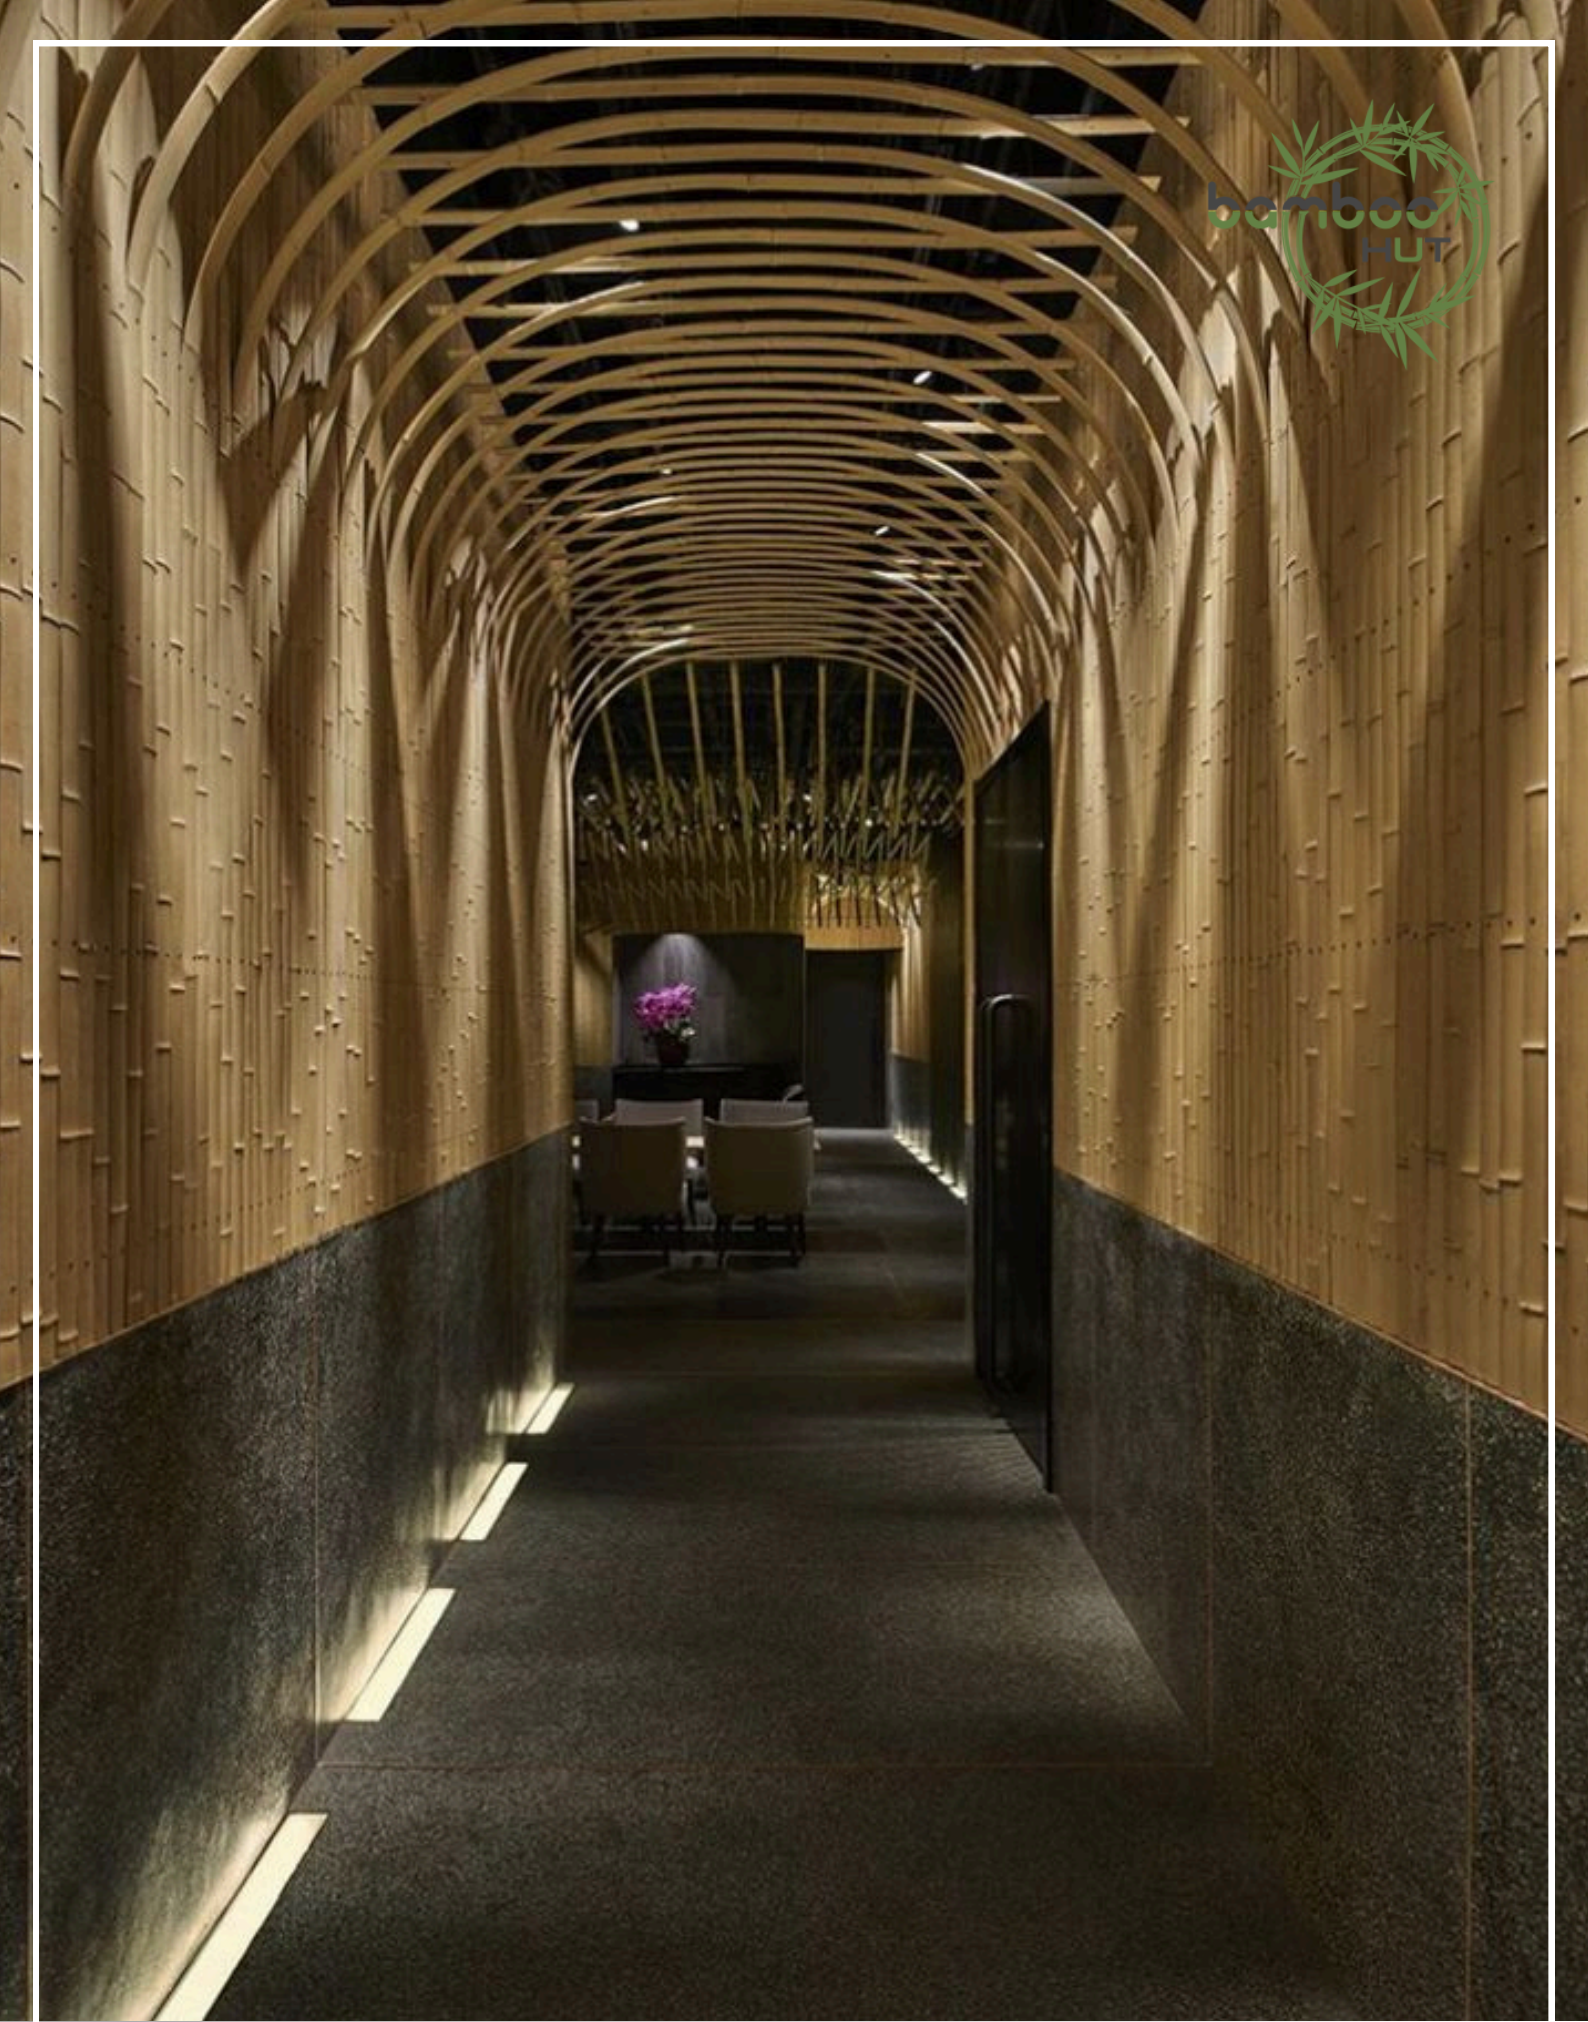

---

www.bamboohut-sa.com