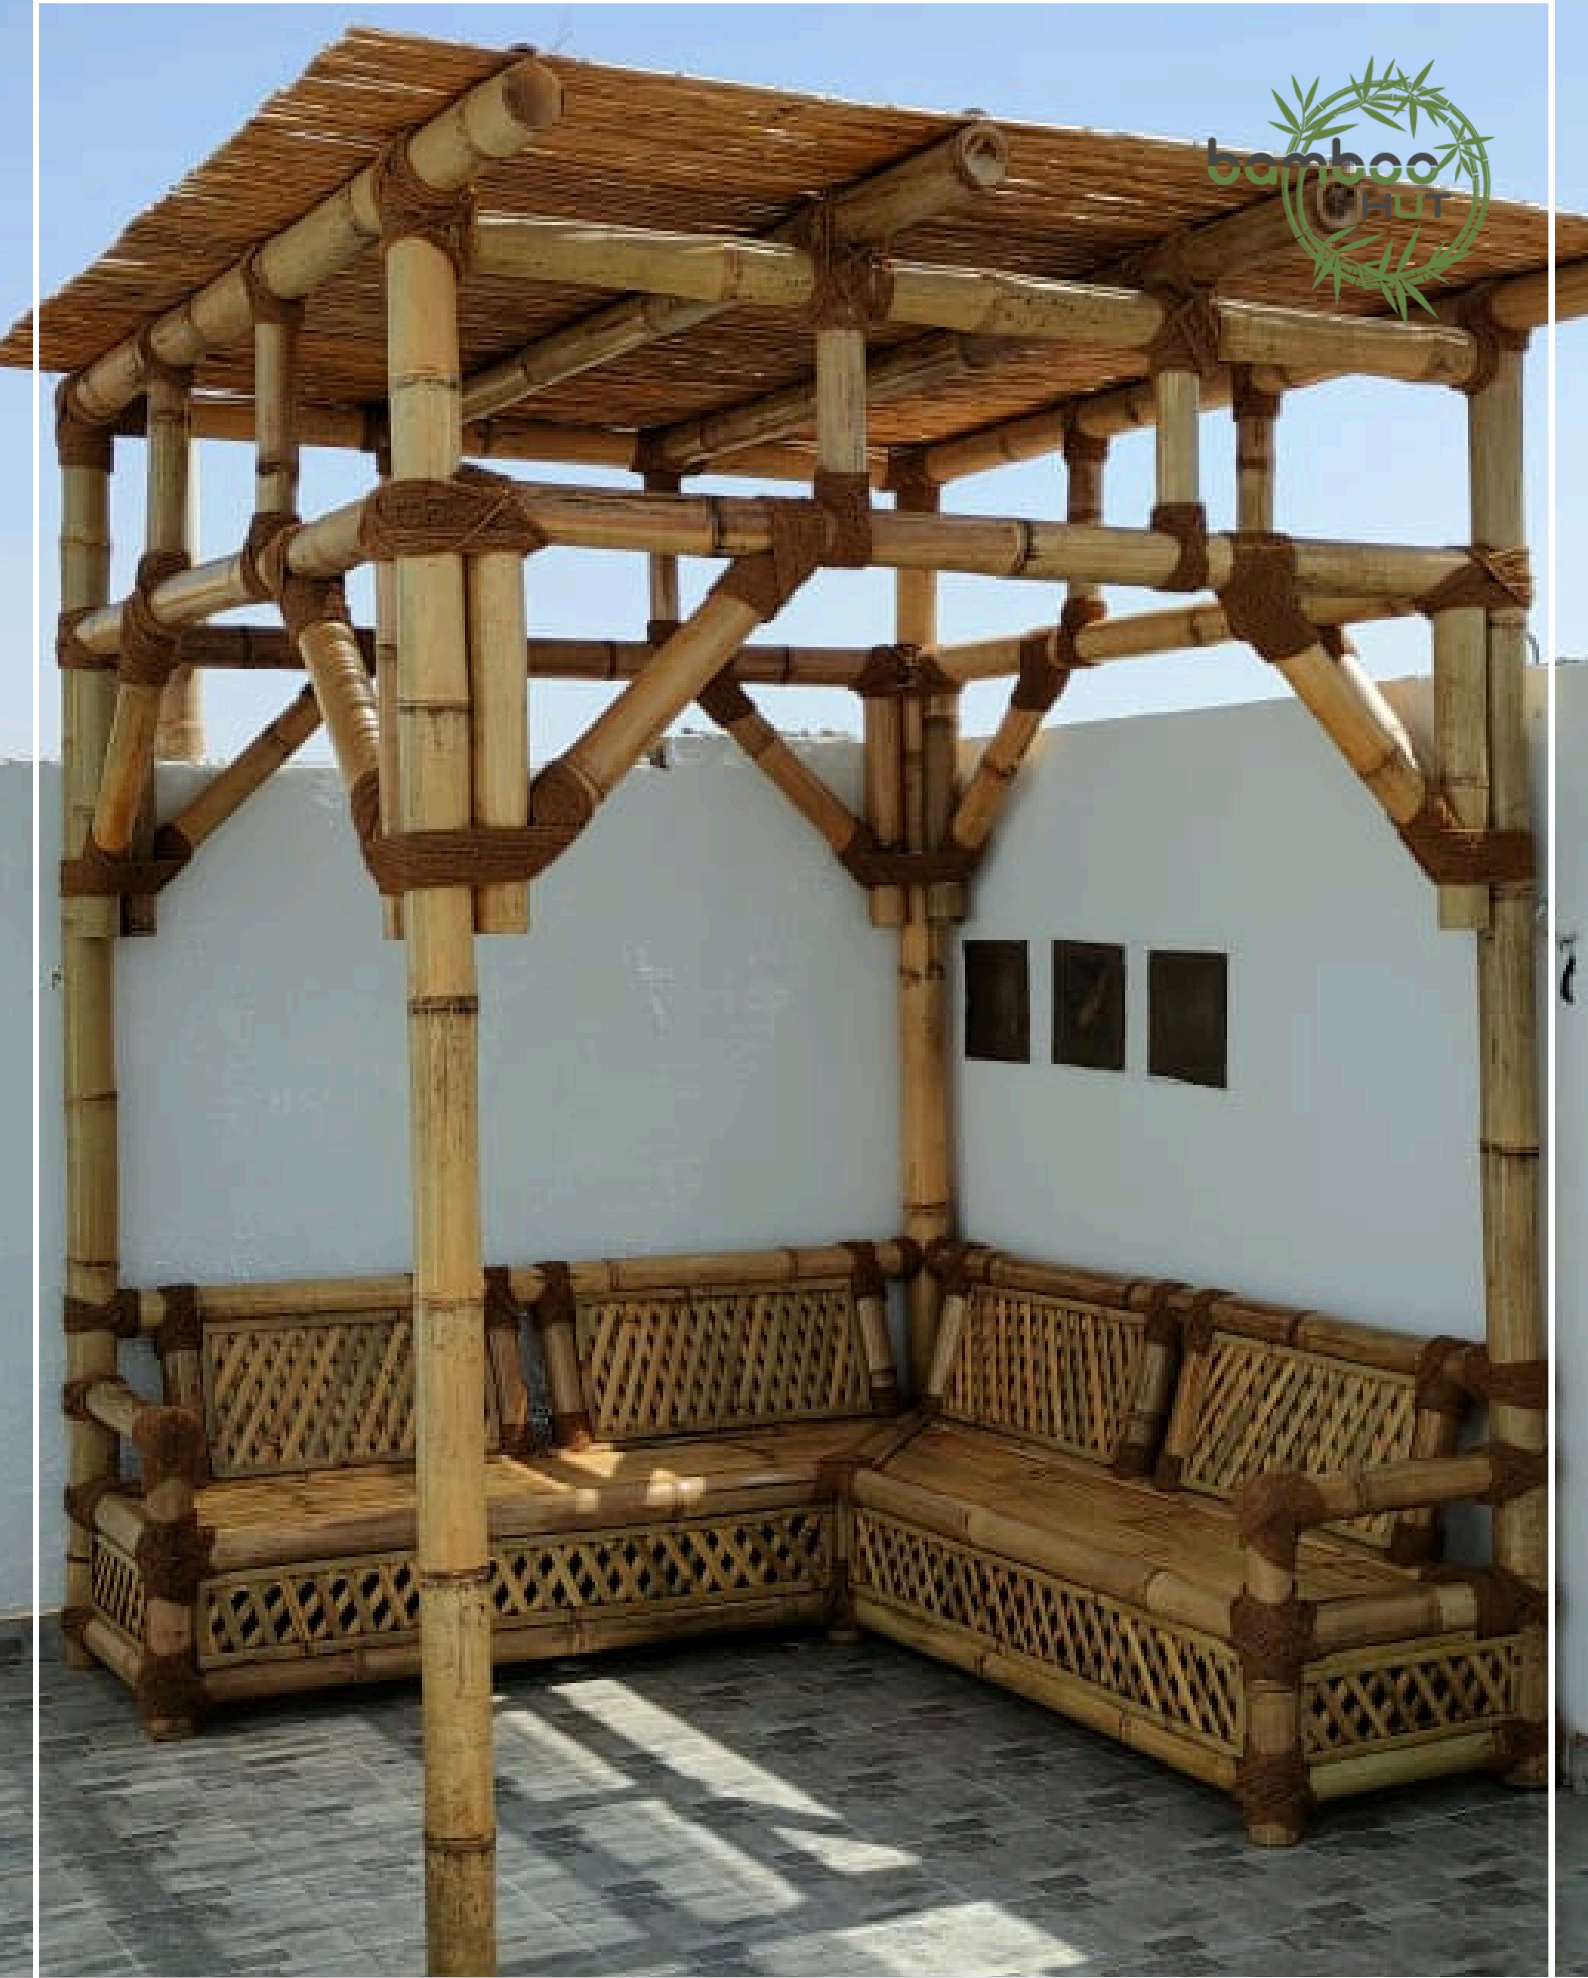

---

www.bamboohut-sa.com